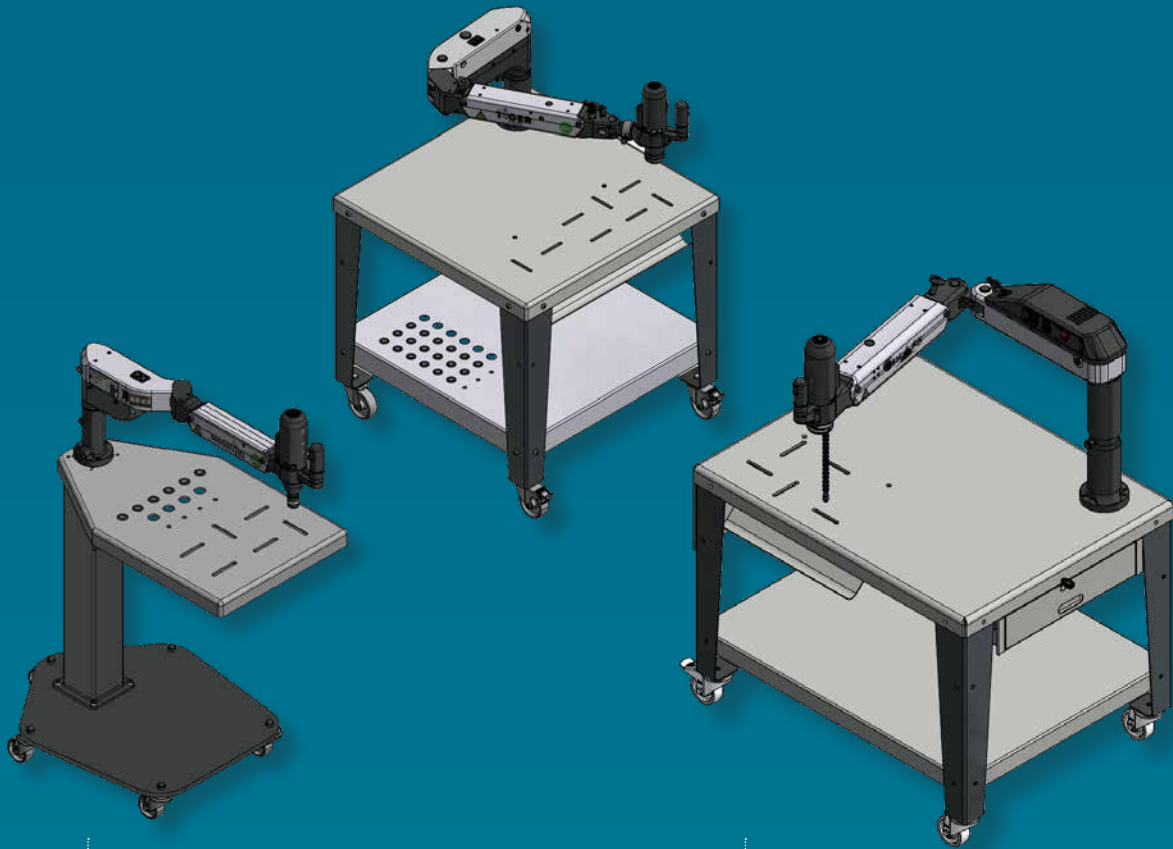

Accessories

Description	Dimensions		Series						
	mm	Inch	200	400	500	Mosquito	Tiger	Shark	Dragon
Small table	500 x 500 x 900 mm	19 11/16" x 19 11/16" x 35 7/16"	•	•		•			
Medium table	850 x 850 x 850 mm	33 7/16" x 33 7/16" x 33 7/16"		•	•	•	•	•	•
Large table	1100 x 850 x 850 mm	43 5/16" x 33 7/16" x 33 7/16"		•	•	•	•	•	•

Description	Dimensions		Series						
	mm.	Inch.	200	400	500	Mosquito	Tiger	Shark	Dragon
Small Clamp	N/A	N/A	•	•		•	•		
Large Clamp	N/A	N/A	•	•	•	•	•	•	•
Magnetic support	150x150		•						
Magnetic support	Ø200			•		•			
Magnetic support	Ø250			•	•		•		•